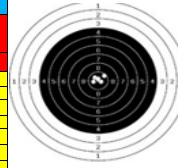

Sanner's Lake Sportsmen's Club Bullseye-Style Precision Pistol Match Report for July 2016

Top Shot Overall	Jake Swierczek
Second Overall	John Mountjoy
Third Overall	Mark Swierczek
Top Rimfire	Michael McDaniel
Top .30 Centerfire	Jake Swierczek
Top .45 Centerfire	John Mountjoy
Top Lady	N/A
Top Junior (Aged <12)	N/A
Top Youth (Aged 13 - 17)	N/A
Top Senior (Aged 65+)	Terry Wanner
Top Revolver	Jake Swierczek